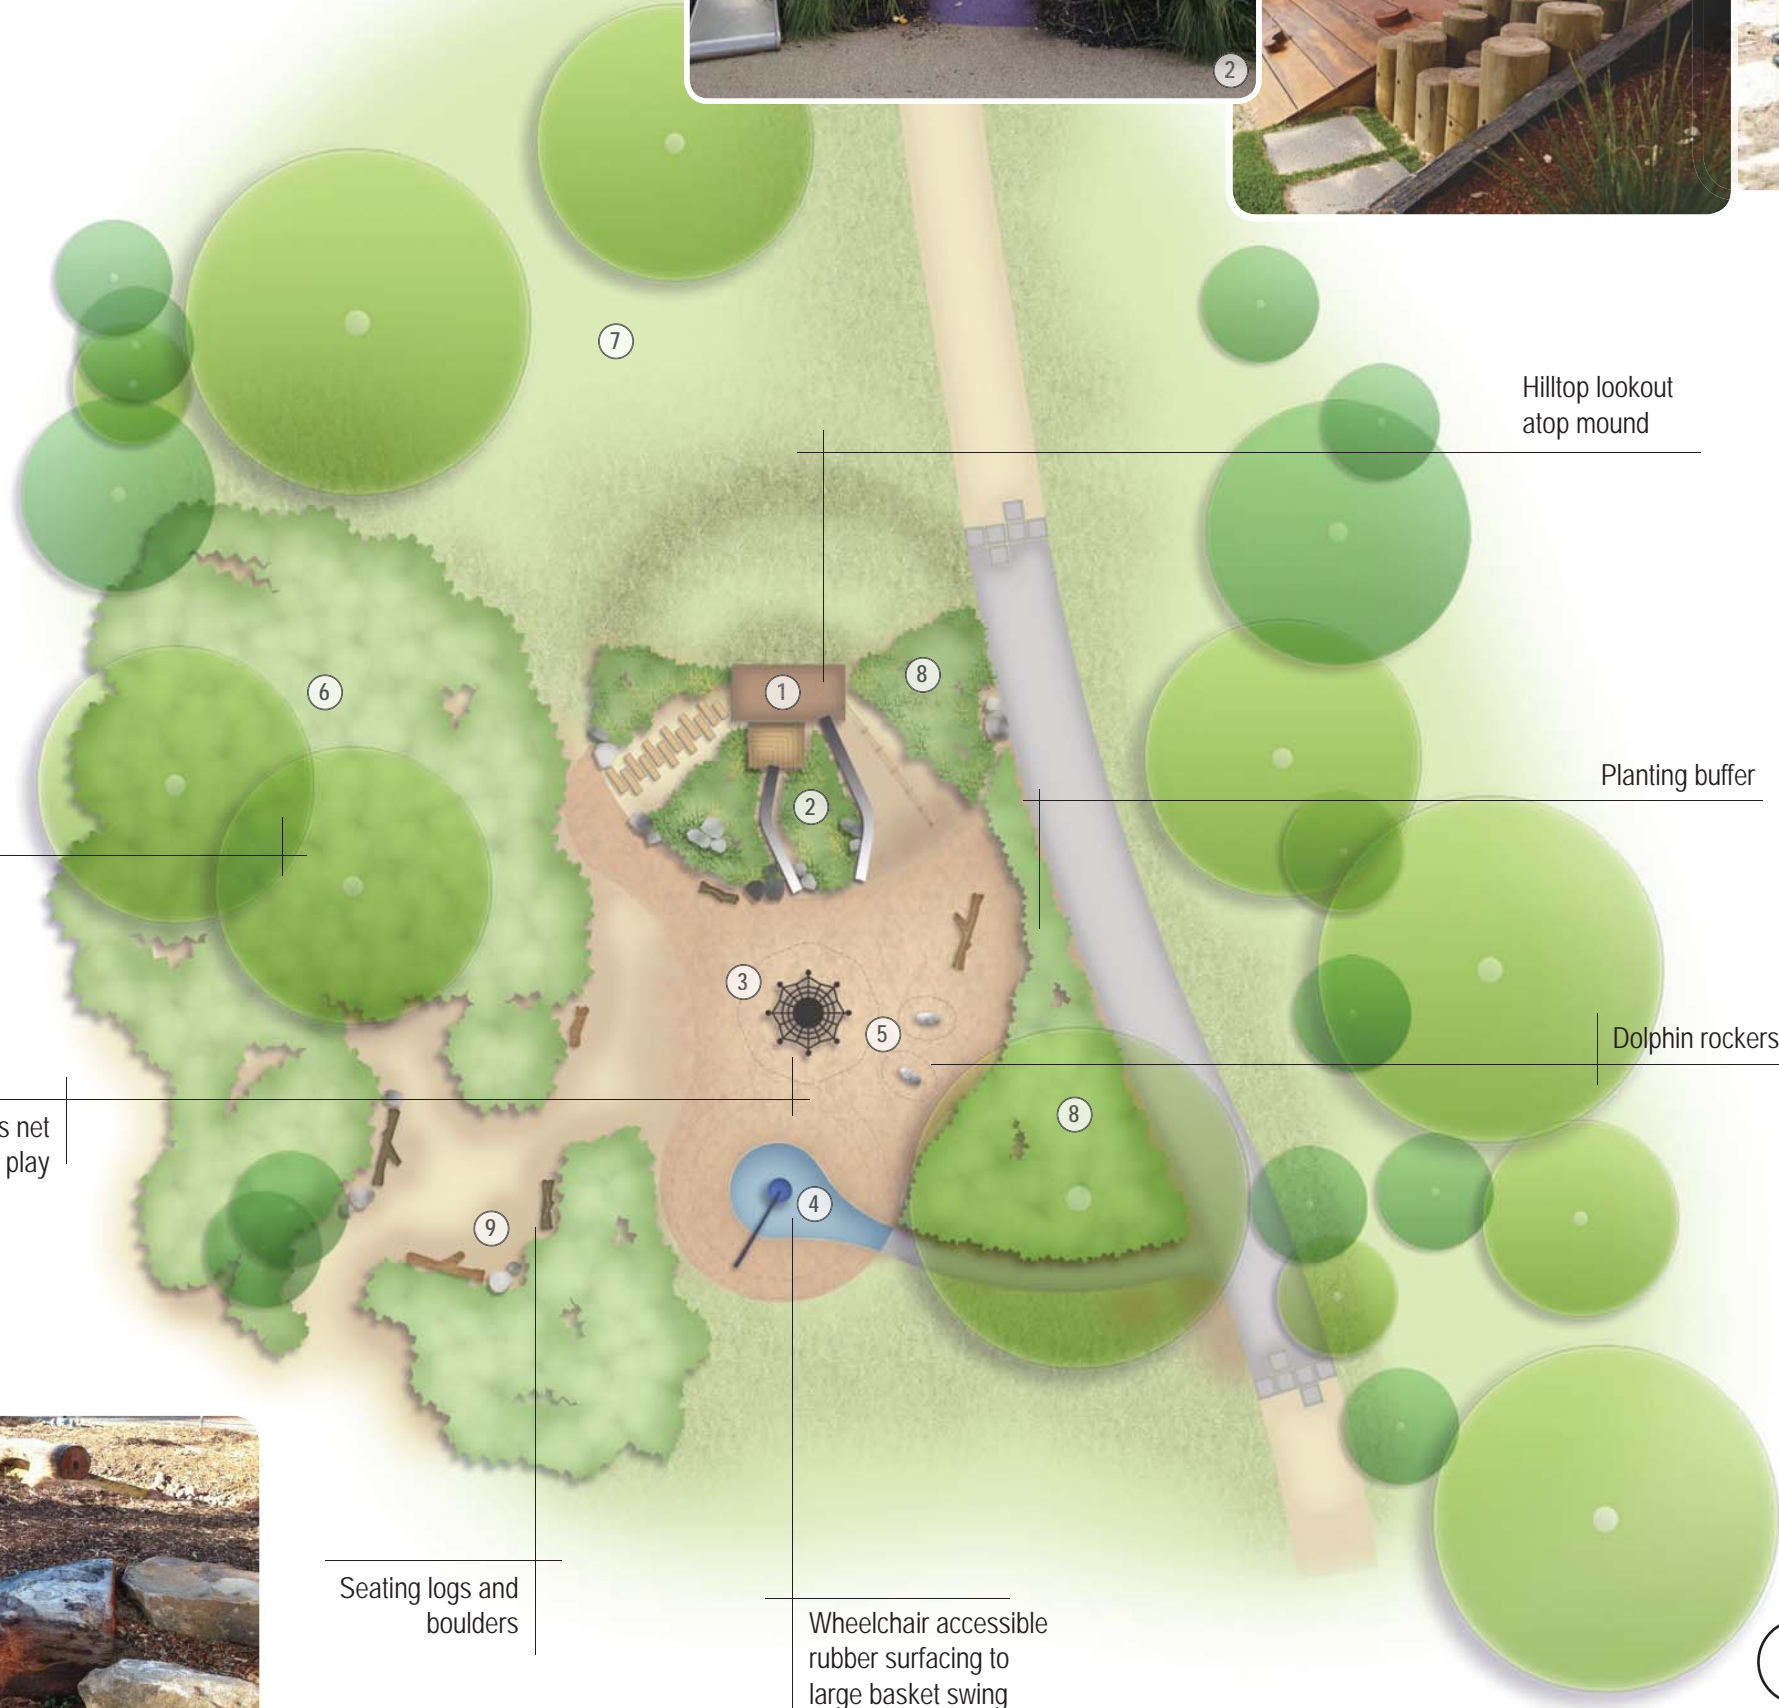

LEGEND

NEW PLAY ZONES

- ① Hilltop lookout
- ② Hill slides
- ③ Fishermans Net
- ④ Basket swing
- ⑤ Dolfin Rockers

NEW PARK ZONES

- ⑥ Tea tree exploration zone
- ⑦ Open lawn
- ⑧ Planting
- ⑨ Seating logs & boulders

⑤

②

③

④

⑥

⑨

⑨

Clean up existing teatree area

Hilltop lookout atop mound

Planting buffer

Dolphin rockers

Fisherman's net rope play

Seating logs and boulders

Wheelchair accessible rubber surfacing to large basket swing

north