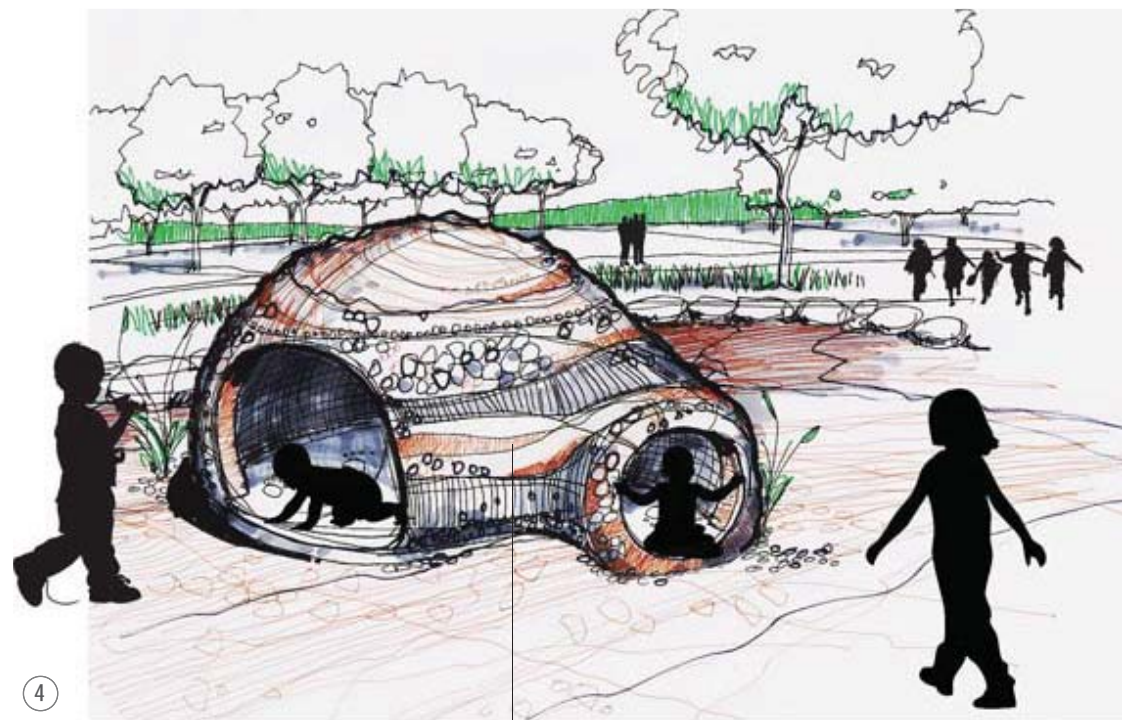

**LEGEND**

- | NEW PLAY ZONES       | NEW PARK ZONES |
|----------------------|----------------|
| ① Hillslides         | ⑧ Picnic area  |
| ② Large basket swing | ⑨ Open lawn    |
| ③ Junior swing       | ⑩ Planting     |
| ④ Wombat den         | ⑪ Sneak paths  |
| ⑤ Wombat rockers     |                |
| ⑥ Spinner            |                |
| ⑦ Log steppers       |                |

Platform seating to picnic area

Wheelchair accessible rubber surface to basket swing

Existing bushland reserve

②

⑪

'Sneak paths' through existing bushland reserve to new playspace

Nature play opportunities with planting, rock boulders and seating / stepping

Hill slides with platforms, clamber rocks and native plantings

①

④

Wombat cubby crawl space with tactile / textured surfaces

⑤

⑥

⑦

**North Gateway Reserve**  
 Nature Play  
 DRAFT Concept Vision Plan  
 December 2015  
 1:300 @ A3