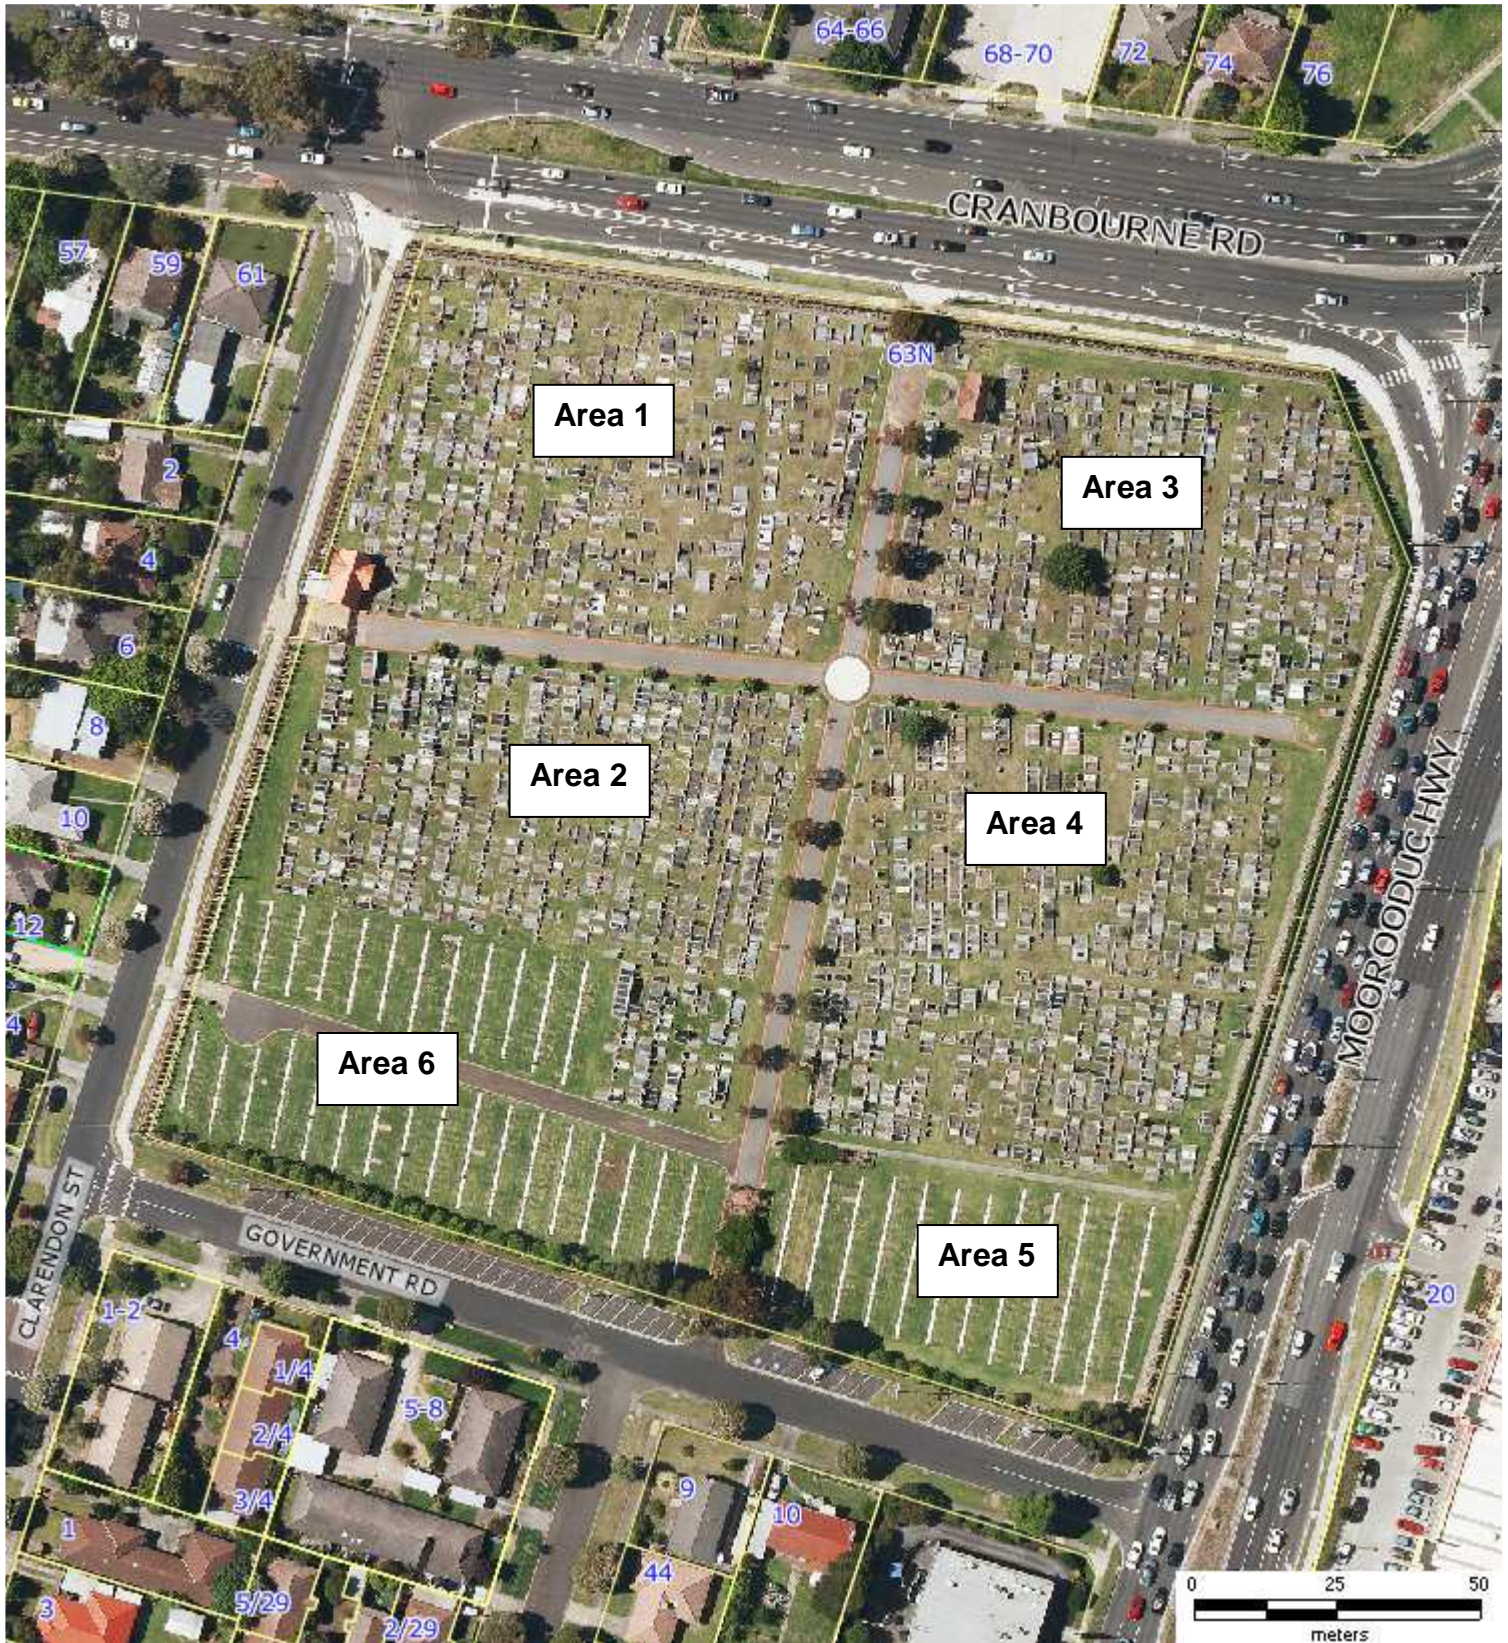

# Aerial View of Frankston Memorial Park

|  |   |
|--|---|
| <p>MGA Zone 55 (GDA 94):<br/>                 Scale: 1:1322<br/>                 Issued by: Kathy Hocking<br/>                 Date: Friday, 20 April 2012<br/>                 Time: 9:59:13 AM</p> | <p><b>Disclaimer</b><br/>                 Contains Council information © Frankston City Council, 2014<br/>                 Reproduced by permission of the Information Services Section, Frankston City Council.<br/>                 Contains Vicmap information © State of Victoria, Department of Sustainability and Environment, 2014<br/>                 Reproduced by permission of the Department of Sustainability and Environment.<br/>                 This material may be of assistance to you but the State of Victoria and its employees and Frankston City Council do not guarantee that the publication is without flaw of any kind or is wholly appropriate for your particular purposes and therefore disclaim all liability for any error, loss or consequences which may arise from your relying on any information contained in this material.<br/>                 You are hereby notified that any use, dissemination, distribution or reproduction of this information is prohibited and must be used for personal use only.<br/>                 The information contained herein must not be used in any manner that could breach any criminal, federal, state or local law.</p> |
|--|---|