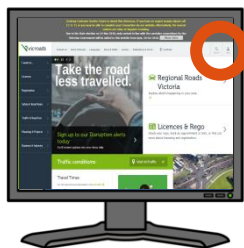

Go to www.vicroads.vic.gov.au

Type in the search window

Disability Parking.