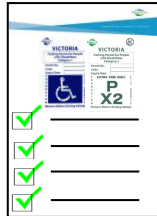

It will only cost you \$ 1.

But

We need to see your parking permit
in the car.

Frankston City Council own the parking permit.

You must follow all the rules of using the permit.

There is a fine when you do **not** follow the rules.