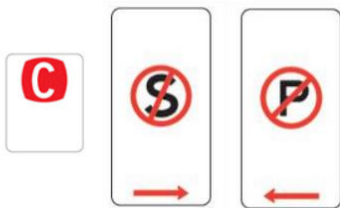

- the Aquatic Centres

We have disabled parking at

- the cemetery

- McClelland Sculpture Park

- Cruden Farm.

- near the beach

There are many other places that have disabled car parks.

Parking Rules with your Permit.

You must still follow all parking signs.

You can **not** park in a

- Clearway
- No stopping sign

- Taxi only area
- Bus stops.

What do I pay to park?

Some car parks have a barrier or boom gate.

You pay the same as everyone else.