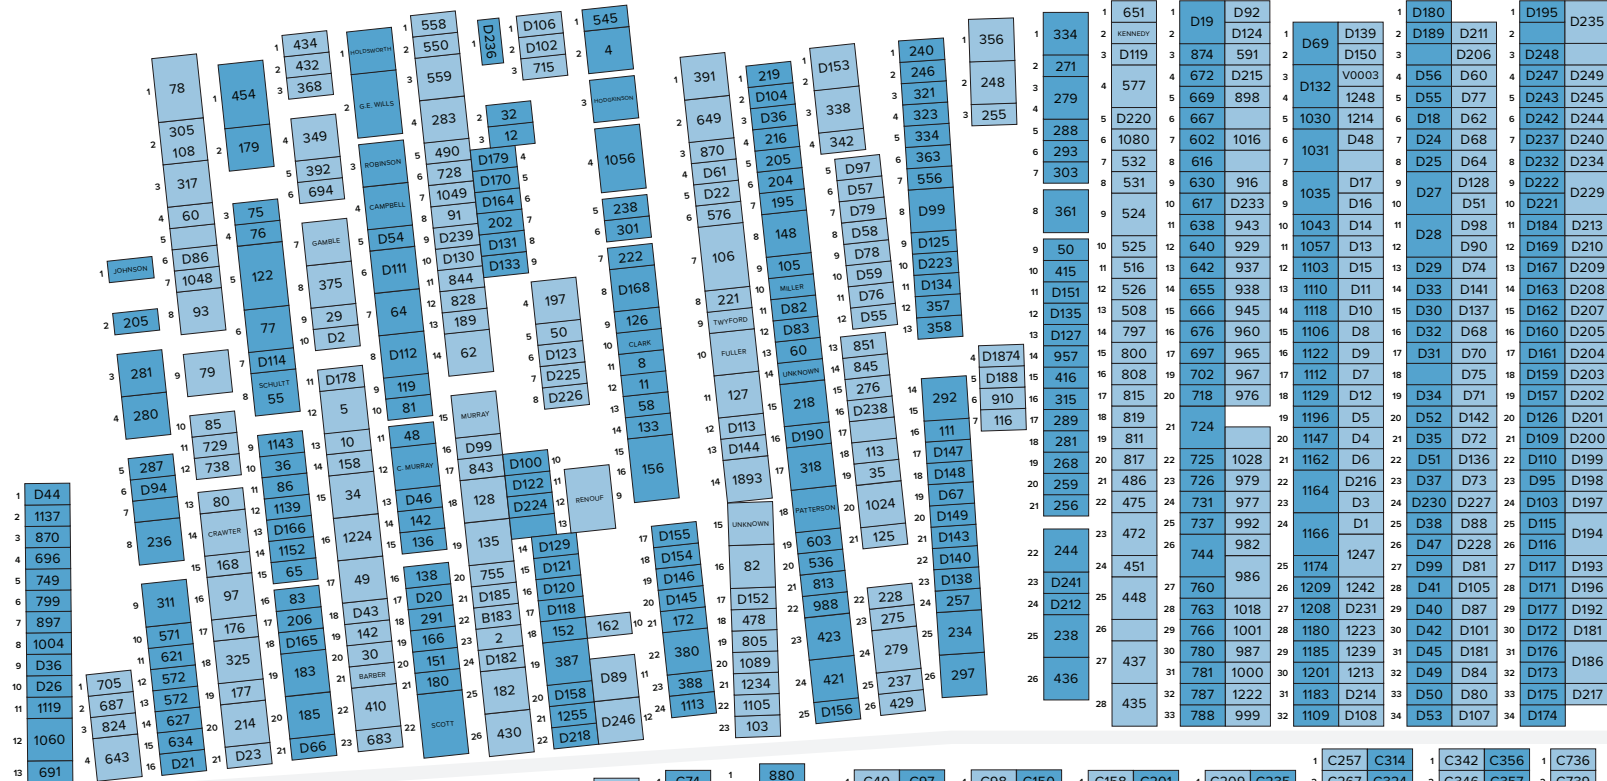

EASTERN DRIVEWAY

PLAN 4
FRANKSTON
MEMORIAL PARK

MAIN DRIVEWAY

MCMAHONS RD