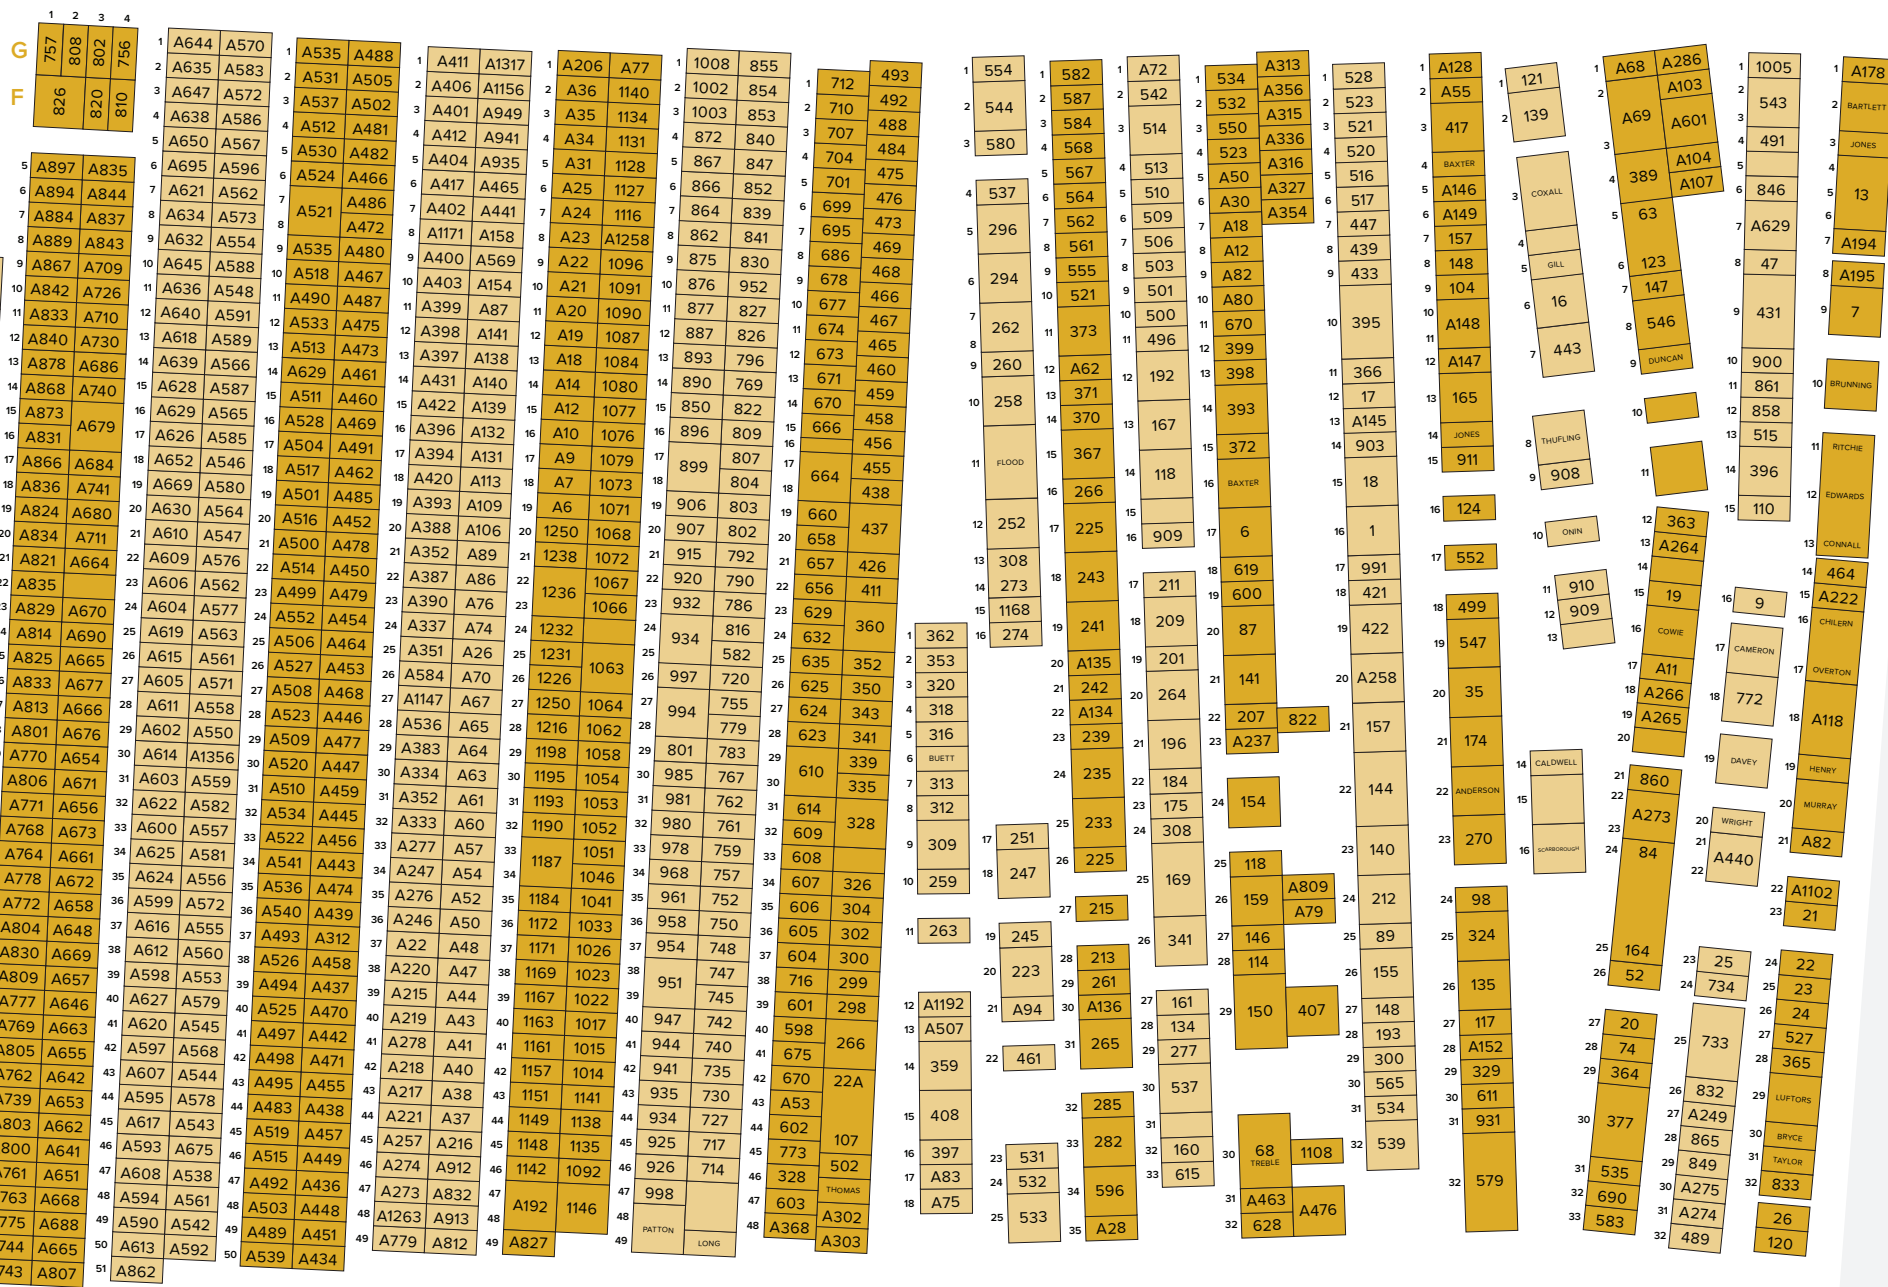

PLAN 1

FRANKSTON MEMORIAL PARK

WESTERN DRIVEWAY

MAIN DRIVEWAY