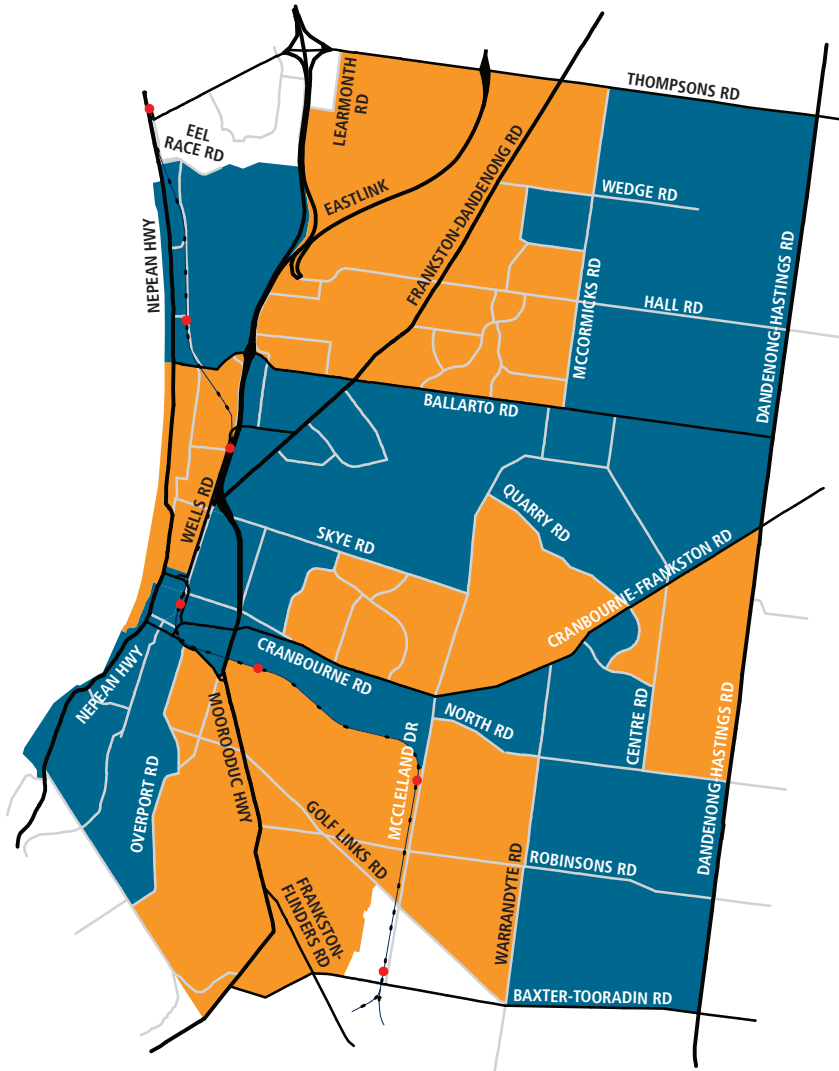

Recycling and Food and Garden Waste Calendar 2023

Your recycling bin and your food and garden waste bin will be collected on alternate weeks on the same day as your garbage bin.

Tick your colour.

BLUE AREA

NOTE: Blue area recycling collection dates also apply to Frankston's city centre. Collections will take place on public holidays. Enquiries: 9775 1909

Recycling and Food and Garden Waste Calendar 2023

Your recycling bin and your food and garden waste bin will be collected on alternate weeks on the same day as your garbage bin.

Tick your colour.

Blue area

If you live in a blue area use the blue calendar.

Orange area

If you live in an orange area use the orange calendar.

NOTE: Blue area recycling collection dates also apply to Frankston's city centre. Collections will take place on public holidays. Enquiries: 9775 1909